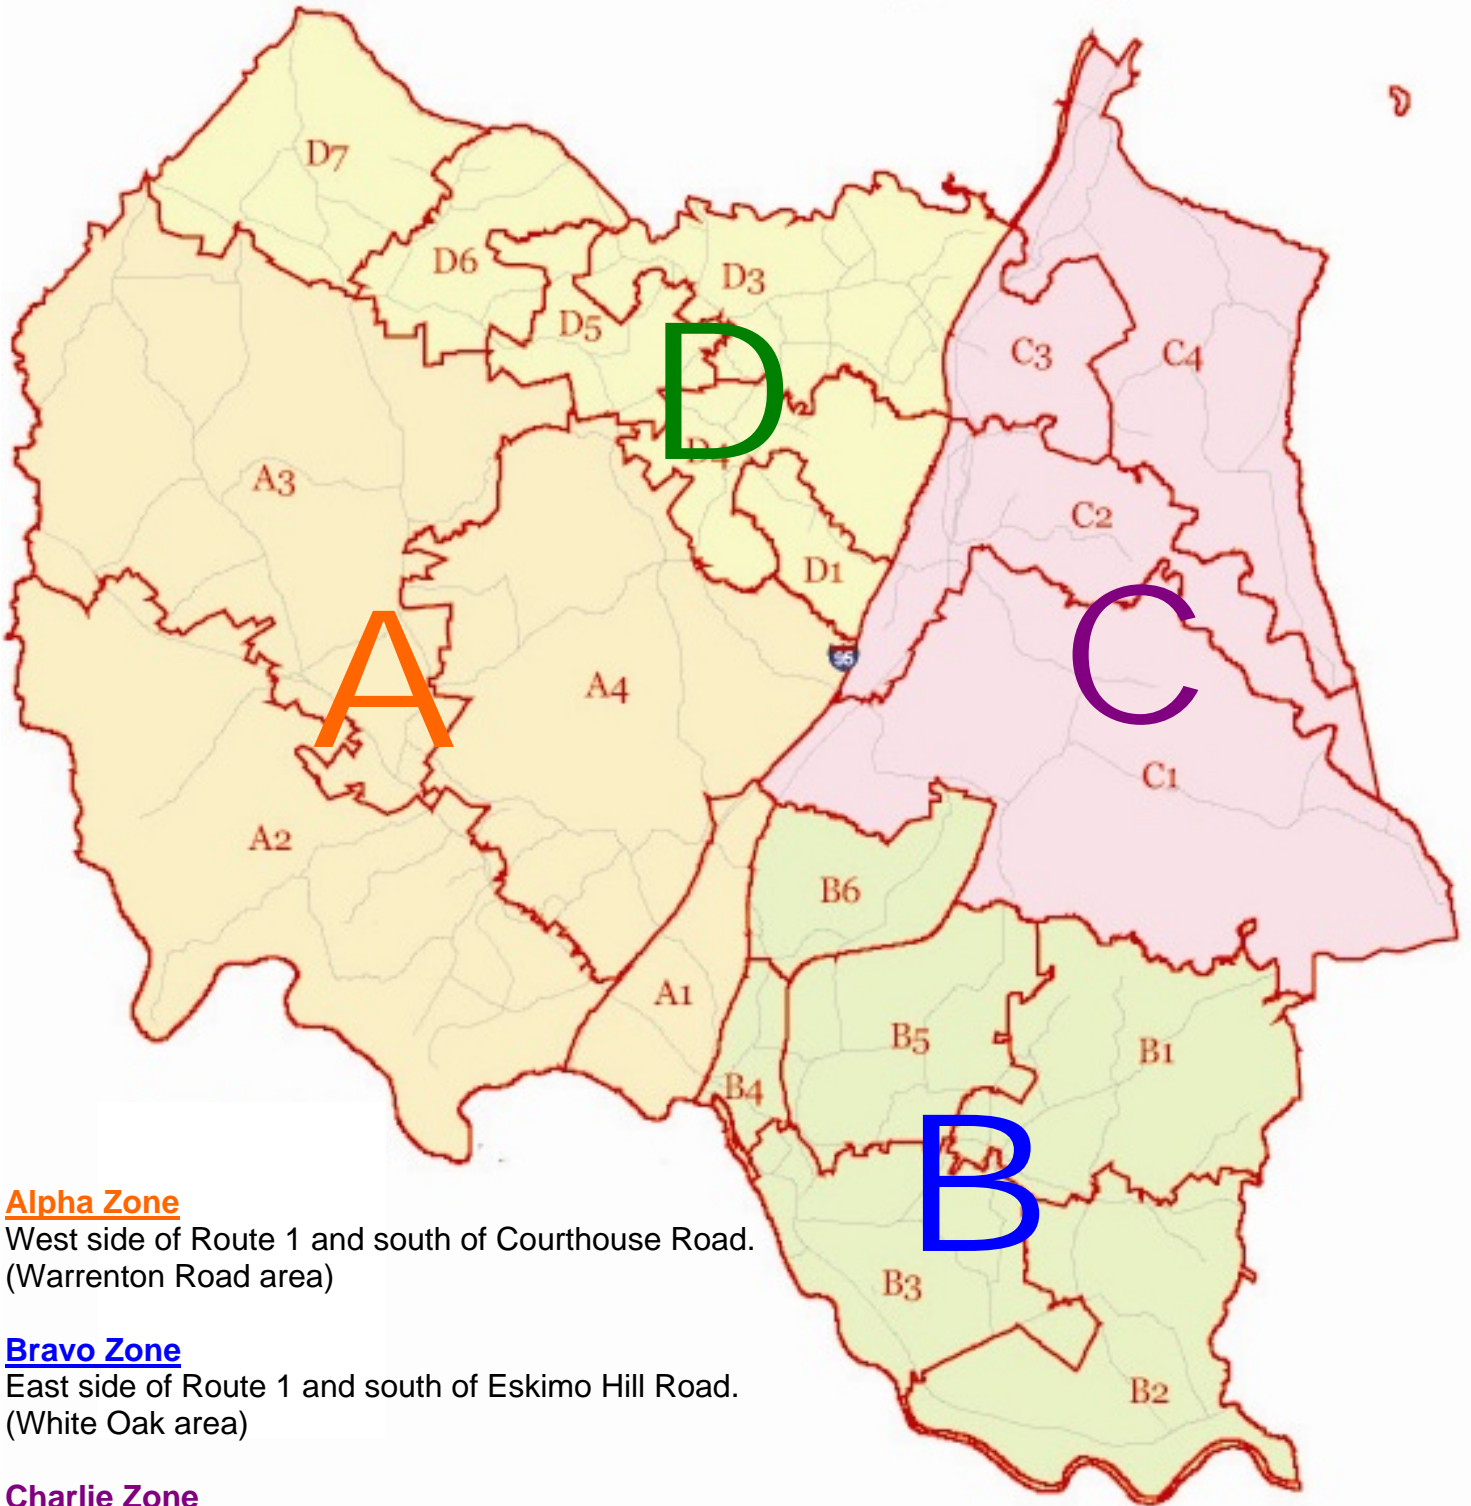

Stafford County Sheriff's Office Patrol Boundary Map

Alpha Zone

West side of Route 1 and south of Courthouse Road.
(Warrenton Road area)

Bravo Zone

East side of Route 1 and south of Eskimo Hill Road.
(White Oak area)

Charlie Zone

East side of Route 1 and north of Eskimo Hill Road
(Widewater area)

Delta Zone

West side of Route 1 and north of Courthouse Road.
(Garrisonville Road area)

This patrol/zone map was developed by the Stafford Sheriff's Office to be used as a reference. The zones listed are not used by or for any other agency.

The zone colors (letter color) are used as a reference in the Crime Reports. To learn more about these notifications, visit www.staffordsheriff.com.